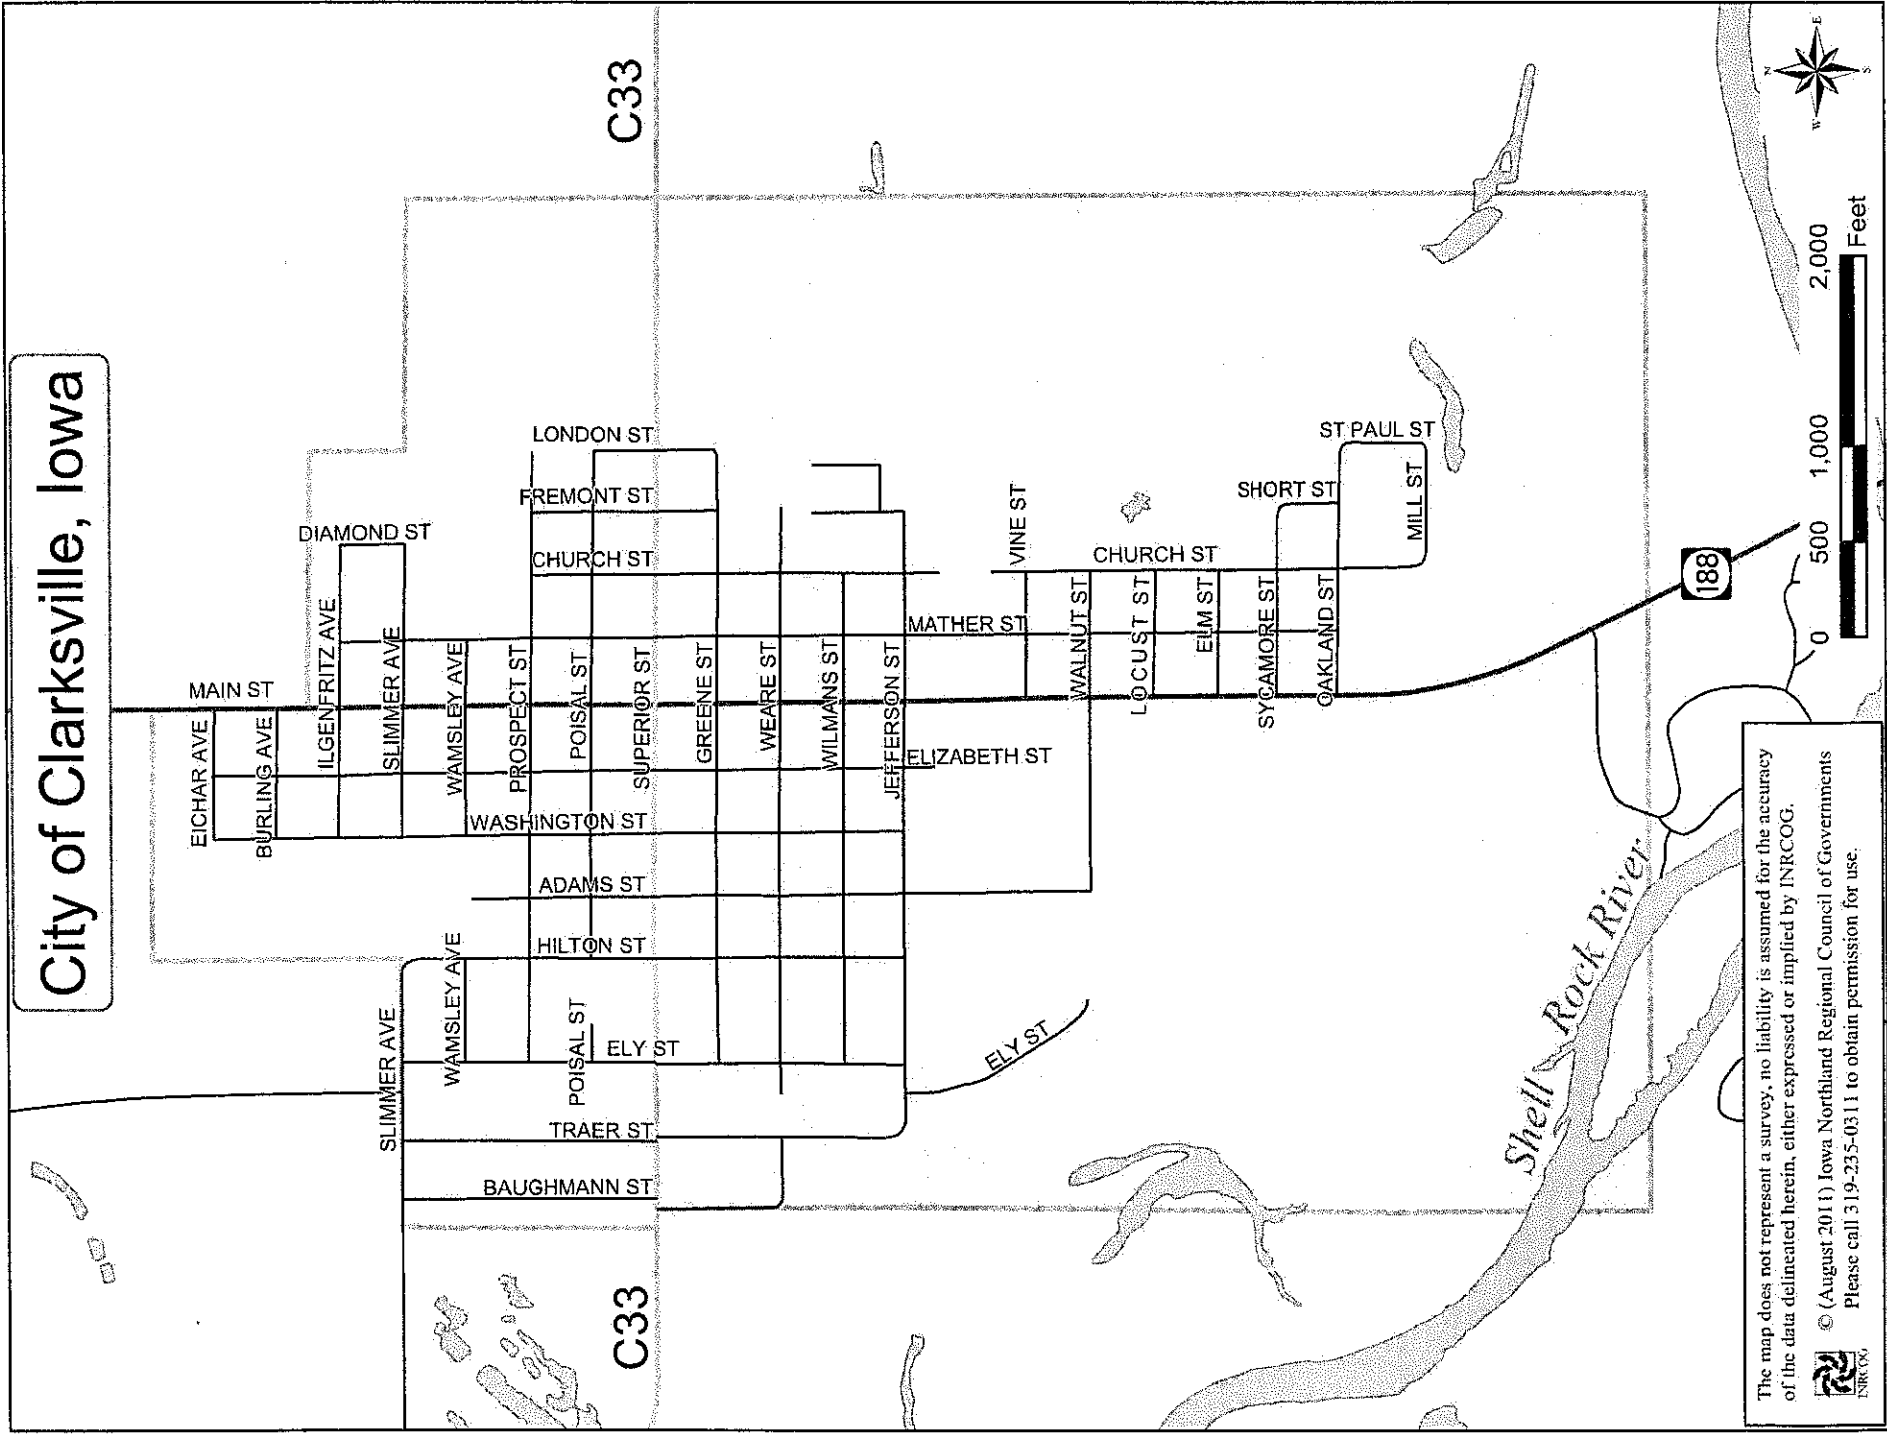

City of Clarksville, Iowa

The map does not represent a survey, no liability is assumed for the accuracy of the data delineated herein, either expressed or implied by INRCOG.
© (August 2011) Iowa Northland Regional Council of Governments
Please call 319-235-0311 to obtain permission for use.