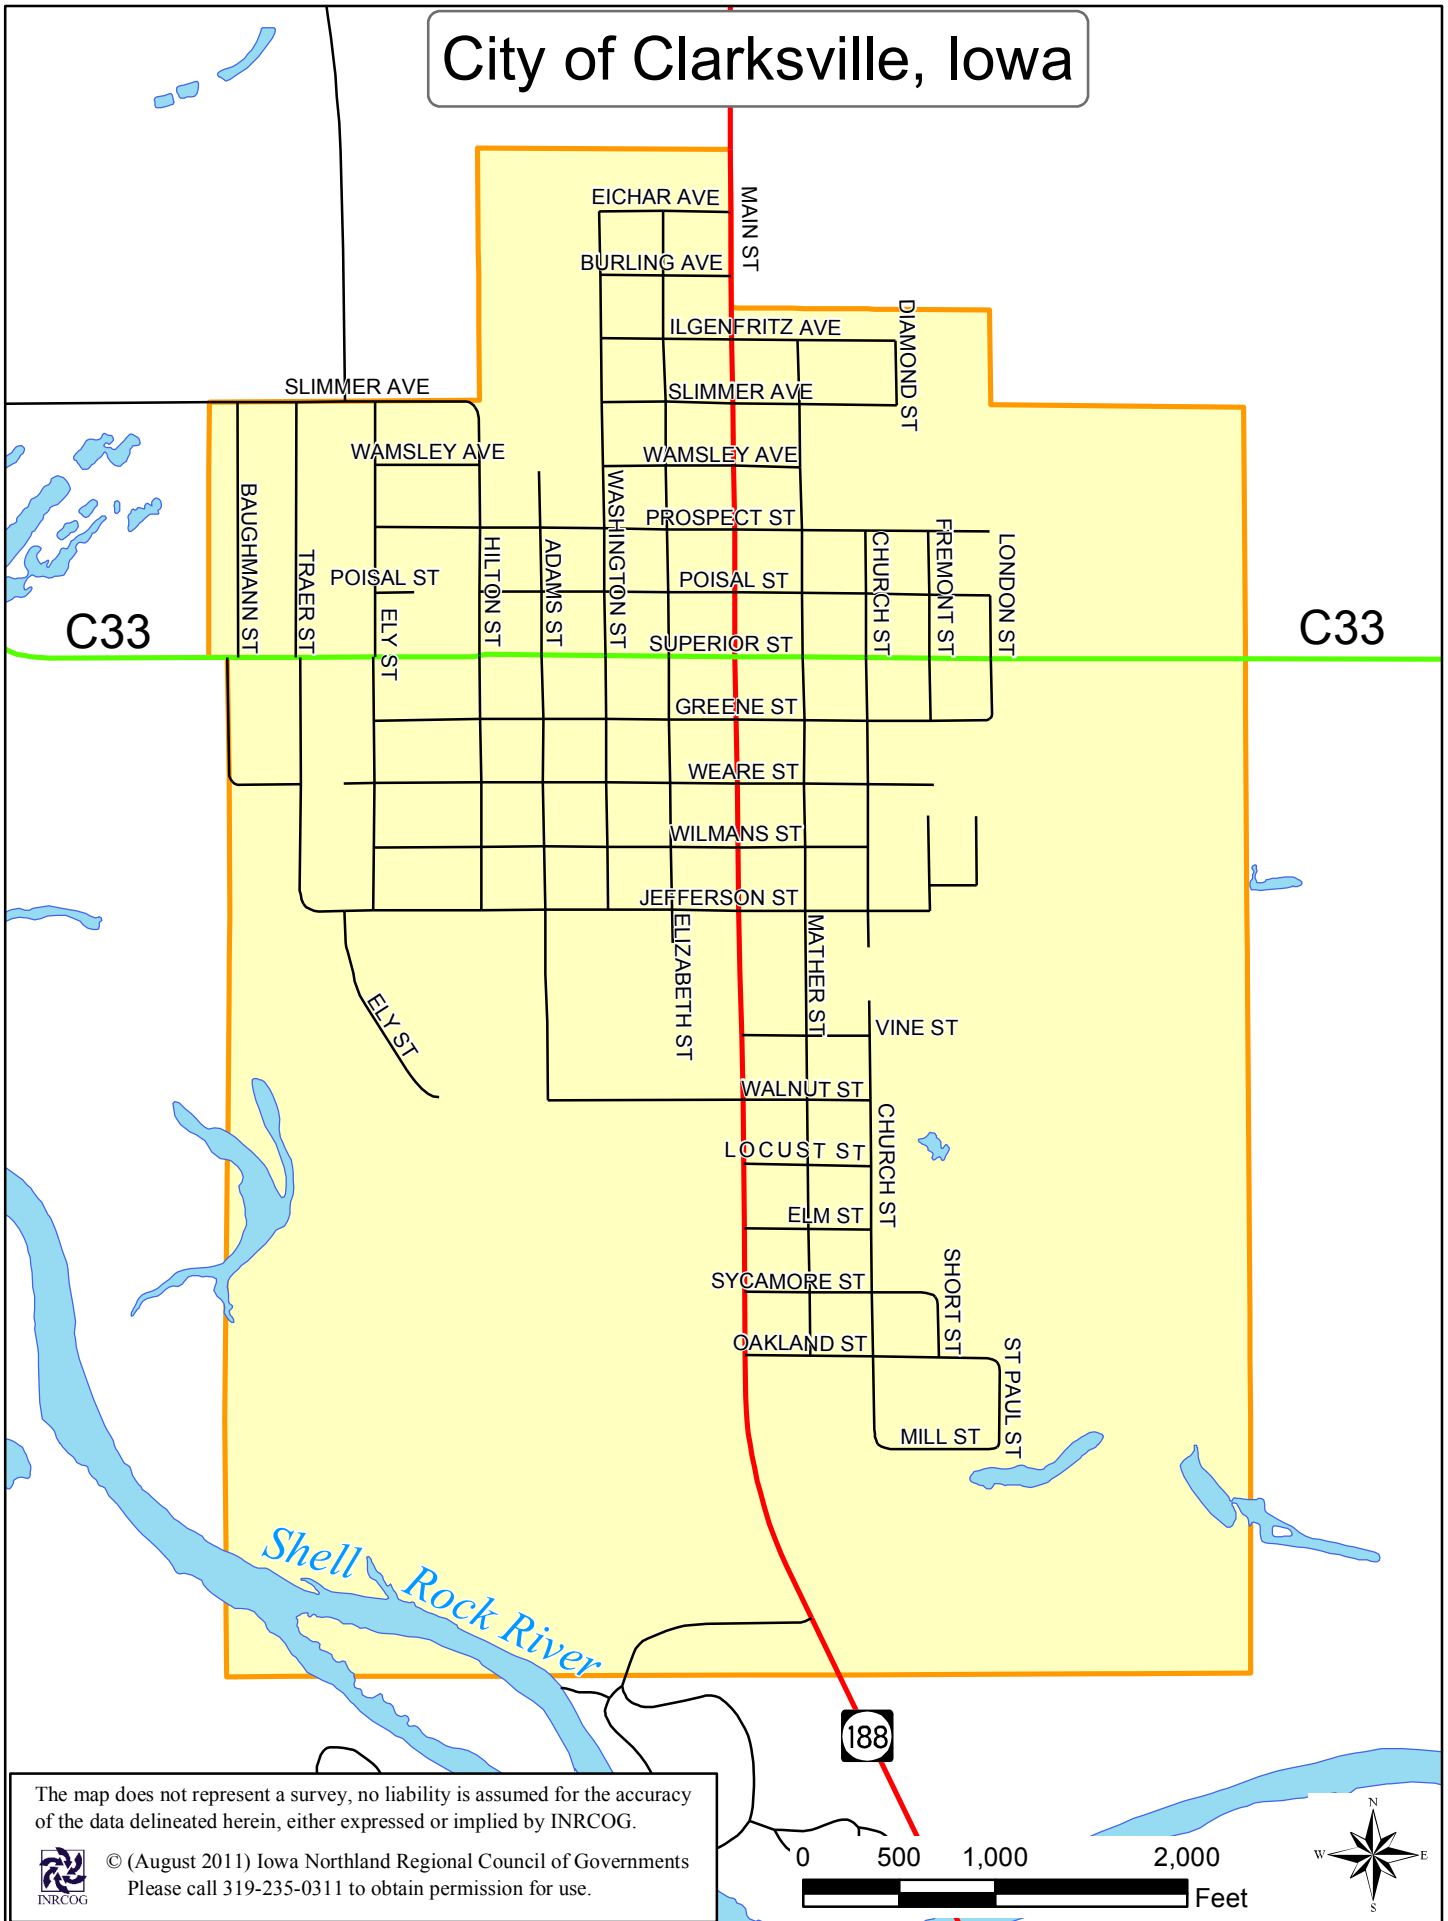

City of Clarksville, Iowa

The map does not represent a survey, no liability is assumed for the accuracy of the data delineated herein, either expressed or implied by INRCOG.

© (August 2011) Iowa Northland Regional Council of Governments
Please call 319-235-0311 to obtain permission for use.

188

0 500 1,000 2,000 Feet